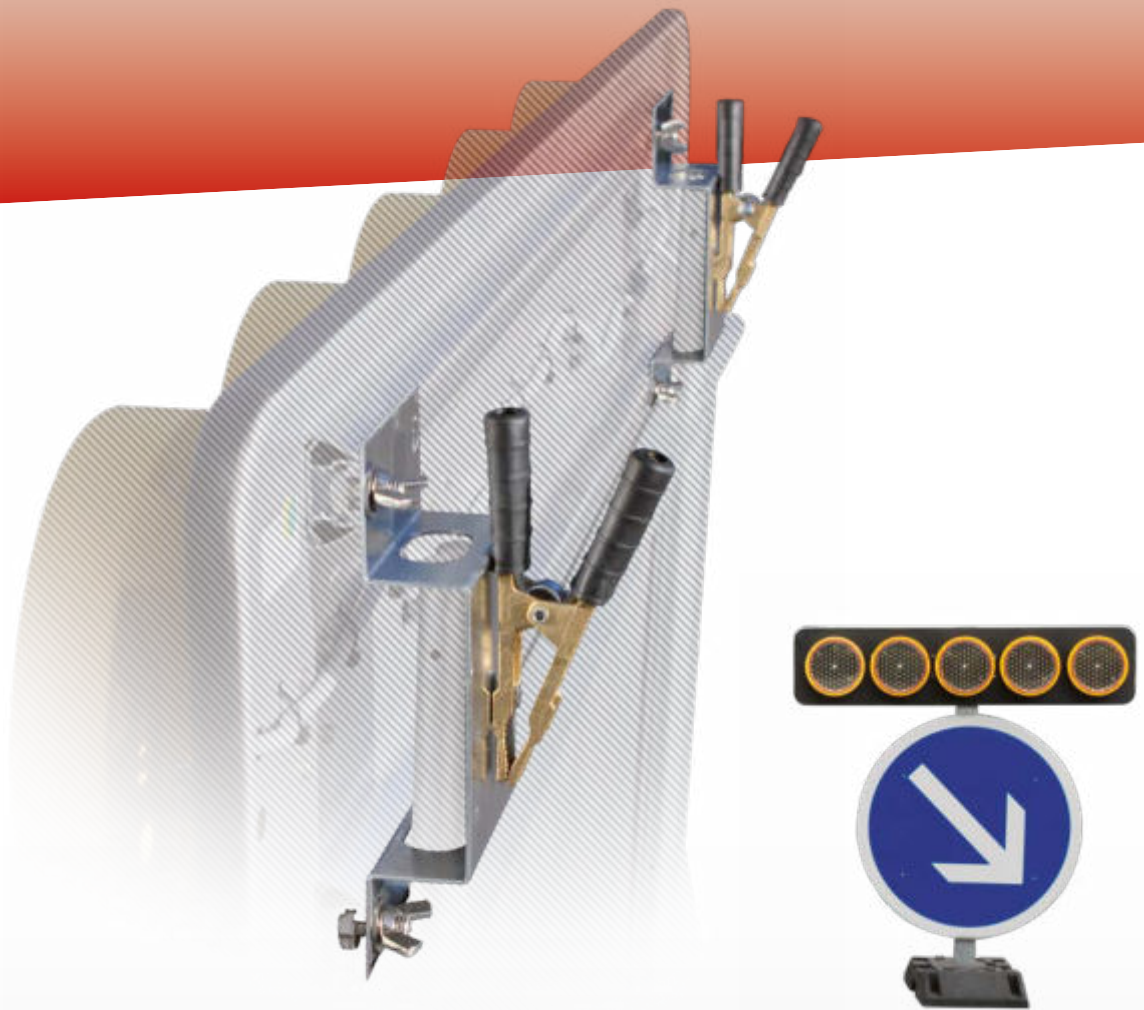

**Universal fixing kit for 5 optics scrolling lighting bar**

**REF : 37121**

« The 5 optical KR41 bar can be fixed either using two collars, to be fixed on the rear panel or with the universal fixing option using rapid connect clamps mounted on the back of the bar.

This option includes 2 rapid connect clamps with their plates. »

**ASSOCIATED PRODUCTS**

➤ **1547**  
Scrolling lighting bar 5 optics  
Ø 200 with 80 LEDs

➤ **1555**  
Battery holder  
box ≤ 75 Ah

➤ **1556**  
Day / night control unit