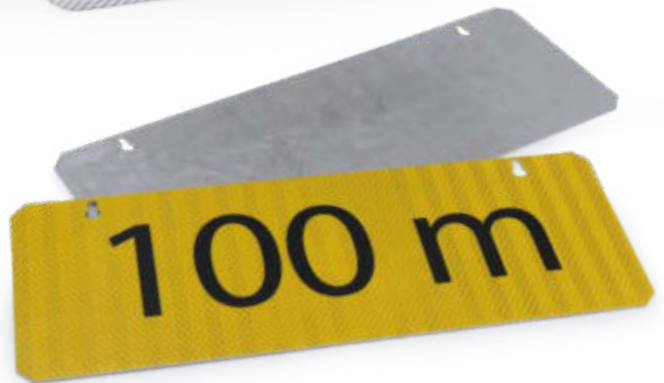

M9z C2 sign 400 x 150 single sided
REF : 6035

« The M9z C2 panel allows additional and precise information to be provided in addition to that provided by the main panel. »

- The sign has a yellow background and black text.
- Single-sided sign with text of your choice (please specify when ordering).
- Attachable to the 700 mm intervention triangle (this has two hooks).

TECHNICAL INFORMATIONS

Size (L x l x h)	400 x 150 mm
Options	Symbol, sign

ASSOCIATED PRODUCTS

➔ 26386

Intervention triangle 700 with charger

➔ 30096

Blue emergency traffic guidance kit

➔ 30107